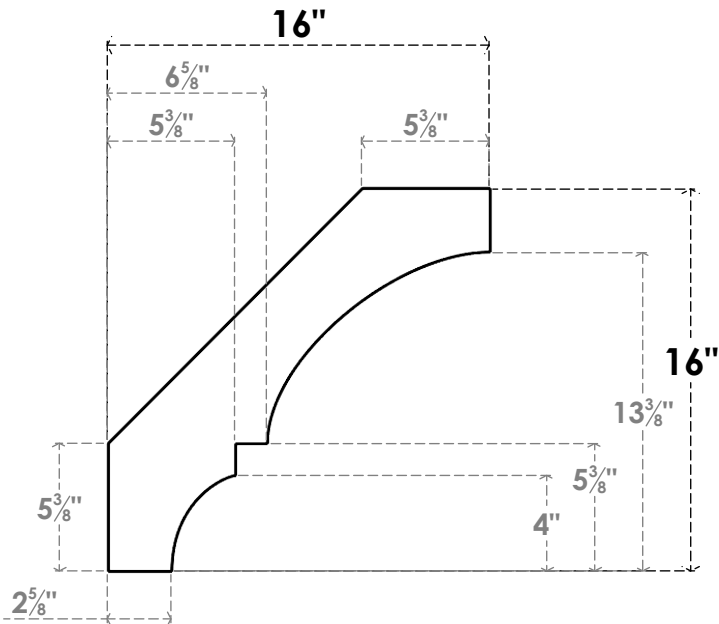

ITEM NUMBER: BRCPC055X16000X16000BOA

5 1/2"W X 16"D X 16"H BALBOA ARCHITECTURAL GRADE PVC CLOSED KNEE BRACE

SIDE PROFILE

FRONT PROFILE

ISOMETRIC

EKENA MILLWORK
 2300 WEST MAIN ST.
 CLARKSVILLE, TX 75426
 TOLL FREE: 866-607-0453
 WWW.EKENAMILLWORK.COM