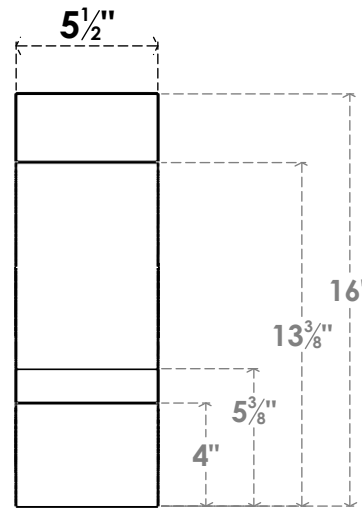

ITEM NUMBER: BRCPC055X16000X16000BOA

5 1/2"W X 16"D X 16"H BALBOA ARCHITECTURAL GRADE PVC CLOSED KNEE BRACE

SIDE PROFILE

FRONT PROFILE

ISOMETRIC

EKENA MILLWORK
 2300 WEST MAIN ST.
 CLARKSVILLE, TX 75426
 TOLL FREE: 866-607-0453
 WWW.EKENAMILLWORK.COM